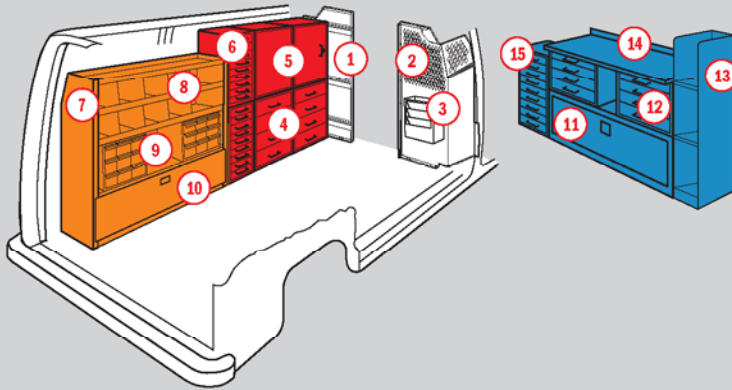

LOCKSMITH

Our Locksmith packages provide small storage units and a spacious workspace for cutting keys and repairing locks. Literature holders keep catalogs accessible and your paperwork looking clean and professional. Lockable cabinets keep sensitive tools from the wrong hands. As with the rest of WEATHER GUARD Van Solutions storage systems, all trade packages are completely customizable to fit your specific needs.

FULL-SIZE VAN PACKAGE # 600-3008

Package Ship Wt. 683

	Model	Description	Quantity
1	86001-3-01	Driver Side Bulkhead Panel	1
2	86002-3-01	Passenger Side Bulkhead Panel	1
3	8880-3	Literature Holder	1
4	8904-3	4 Drawer Unit	2
5	8312-3	Lockable Cabinet	2
6	8905-3	9 Drawer Unit	2
7	9452-3-01	51" x 14" Welded Shelf Unit	1
8	8401-3-01	Dividers	1
9	8909-3	9 Drawer Parts Cabinet	2
10	8503-3-01	Shelf Door	1
11	8141-3-01	42" Wheel Well Cabinet	1
12	8901-3	4 Drawer Unit	2
13	8361-3	Literature Holder	1
14	8867-3-01	Work Top	1
15	8905-3	9 Drawer Unit	1

SPRINTER VAN PACKAGE # 600-3046

Package Ship Wt. 721

	Model	Description	Quantity
1	85500-3-02	Screen Bulkhead	1
2	85555-3-01	Swing Door Hinge Kit	1
3	8474-3-01	42" x 14" Tapered Shelf Unit	1
4	8935-3-01	Back Panel	3
5	8802-3-01	Retainer Lip	1
6	8115-3-01	Sloped Dividers	3
7	8476-3-01	69" x 14" Tapered Shelf Unit	1
8	8805-3-01	Retainer lip	1
9	8918-3	18 Drawer Parts Cabinet	1
10	8141-3-01	42" Wheel Well Cabinet	1
11	8867-3-01	Work Top	1
12	8311-3	Lockable Cabinet	2
13	8361-3	Literature Holder	1
14	8905-3	9 Drawer Unit	2
15	8901-3	4 drawer Unit	2