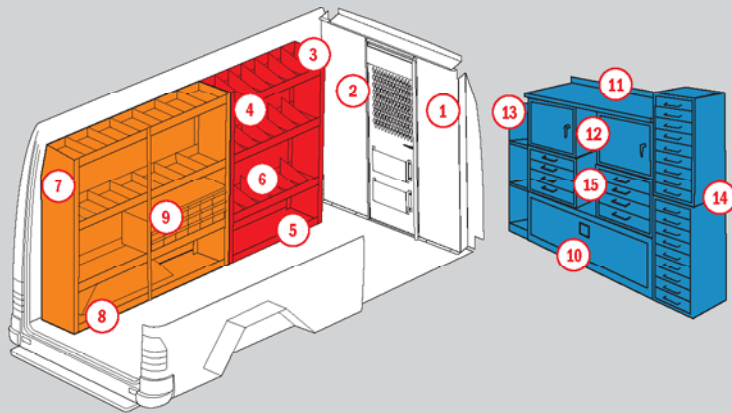

LOCKSMITH

Our Locksmith packages provide small storage units and a spacious workspace for cutting keys and repairing locks. Literature holders keep catalogs accessible and your paperwork looking clean and professional. Lockable cabinets keep sensitive tools from the wrong hands. As with the rest of WEATHER GUARD Van Solutions storage systems, all trade packages are completely customizable to fit your specific needs.

FULL-SIZE VAN PACKAGE # 600-3008

Package Ship Wt. 683

	Model	Description	Quantity
1	86001-3-01	Driver Side Bulkhead Panel	1
2	86002-3-01	Passenger Side Bulkhead Panel	1
3	8880-3	Literature Holder	1
4	8904-3	4 Drawer Unit	2
5	8312-3	Lockable Cabinet	2
6	8905-3	9 Drawer Unit	2
7	9452-3-01	51" x 14" Welded Shelf Unit	1
8	8401-3-01	Dividers	1
9	8909-3	9 Drawer Parts Cabinet	2
10	8503-3-01	Shelf Door	1
11	8141-3-01	42" Wheel Well Cabinet	1
12	8901-3	4 Drawer Unit	2
13	8361-3	Literature Holder	1
14	8867-3-01	Work Top	1
15	8905-3	9 Drawer Unit	1

SPRINTER VAN PACKAGE # 600-3046

Package Ship Wt. 721

	Model	Description	Quantity
1	85500-3-02	Screen Bulkhead	1
2	85555-3-01	Swing Door Hinge Kit	1
3	8474-3-01	42" x 14" Tapered Shelf Unit	1
4	8935-3-01	Back Panel	3
5	8802-3-01	Retainer Lip	1
6	8115-3-01	Sloped Dividers	3
7	8476-3-01	69" x 14" Tapered Shelf Unit	1
8	8805-3-01	Retainer lip	1
9	8918-3	18 Drawer Parts Cabinet	1
10	8141-3-01	42" Wheel Well Cabinet	1
11	8867-3-01	Work Top	1
12	8311-3	Lockable Cabinet	2
13	8361-3	Literature Holder	1
14	8905-3	9 Drawer Unit	2
15	8901-3	4 drawer Unit	2