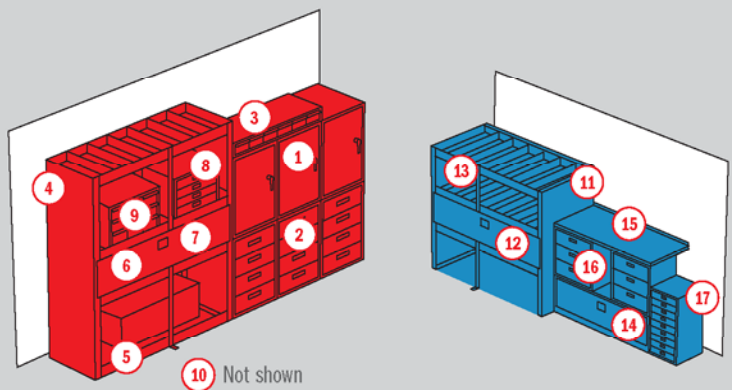

FULL-SIZE VAN PACKAGE # 600-3008

Package Ship Wt. 683

	Model	Description	Quantity
1	86001-3-01	Driver Side Bulkhead Panel	1
2	86002-3-01	Passenger Side Bulkhead Panel	1
3	8880-3	Literature Holder	1
4	8904-3	4 Drawer Unit	2
5	8312-3	Lockable Cabinet	2
6	8905-3	9 Drawer Unit	2
7	9452-3-01	51" x 14" Welded Shelf Unit	1
8	8401-3-01	Dividers	1
9	8909-3	9 Drawer Parts Cabinet	2
10	8503-3-01	Shelf Door	1
11	8141-3-01	42" Wheel Well Cabinet	1
12	8901-3	4 Drawer Unit	2
13	8361-3	Literature Holder	1
14	8867-3-01	Work Top	1
15	8905-3	9 Drawer Unit	1

SPRINTER VAN PACKAGE # 600-3046

Package Ship Wt. 721

	Model	Description	Quantity
1	85500-3-02	Screen Bulkhead	1
2	85555-3-01	Swing Door Hinge Kit	1
3	8474-3-01	42" x 14" Tapered Shelf Unit	1
4	8935-3-01	Back Panel	3
5	8802-3-01	Retainer Lip	1
6	8115-3-01	Sloped Dividers	3
7	8476-3-01	69" x 14" Tapered Shelf Unit	1
8	8805-3-01	Retainer lip	1
9	8918-3	18 Drawer Parts Cabinet	1
10	8141-3-01	42" Wheel Well Cabinet	1
11	8867-3-01	Work Top	1
12	8311-3	Lockable Cabinet	2
13	8361-3	Literature Holder	1
14	8905-3	9 Drawer Unit	2
15	8901-3	4 drawer Unit	2

CUBE VAN PACKAGE # 600-3026

Package Ship Wt. 916

	Model	Description	Quantity
1	8310-3	Lockable Cabinet	3
2	8914-3	4 Drawer Unit	3
3	8906-3	6 Drawer Parts Cabinet	1
4	8384-3-01	51" x 18" Shelf Unit	1
5	8803-3-01	Retainer Lip	1
6	8503-3-01	Shelf Door	1
7	8937-3-01	Back Panel	1
8	8901-3	4 Drawer Unit	1
9	8909-3	9 Drawer Parts Cabinet	1
10	8078-3-01	Cabinet Mounting Brackets	2
11	8391-3-01	51" x 24" Shelf Unit	1
12	8503-3-01	Shelf Door	1
13	8937-3-01	Back Panel	1
14	8141-3-01	42" Wheel Well Cabinet	1
15	8867-3-01	Work Top	1
16	8903-3	3 Drawer Unit	2
17	8905-3	9 Drawer Unit	1