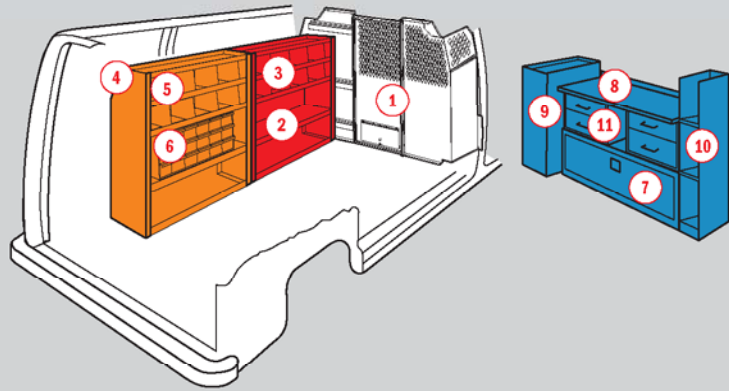

Package Ship Wt. 556

GENERAL SERVICE

For a wide range of applications, our General Service packages are a great starting point when planning your van's storage needs. This package offers a work top, various open and enclosed storage spaces and literature holders for a complete overall set-up that is easily reconfigured as your needs change. You can also customize this package with a host of other WEATHER GUARD® Van Solutions storage components.

Model	Description	Quantity
1 86500-3-01	Screen Bulkhead	1
2 9400-3-01	42" x 14" Welded Shelf Unit	1
3 8401-3-01	Dividers	1
4 9452-3-01	51" x 14" Welded Shelf Unit	1
5 8401-3-01	Dividers	1
6 8918-3	18 Drawer Parts Cabinet	1
7 8141-3-01	42" Wheel Well Cabinet	1
8 8867-3-01	Work Top	1
9 8314-3-01	4 Shelf Rack Unit	1
10 8361-3	Literature Holder	1
11 8902-3	2 Drawer Unit	2

Package Ship Wt. 496

FULL-SIZE VAN PACKAGE # 600-3001