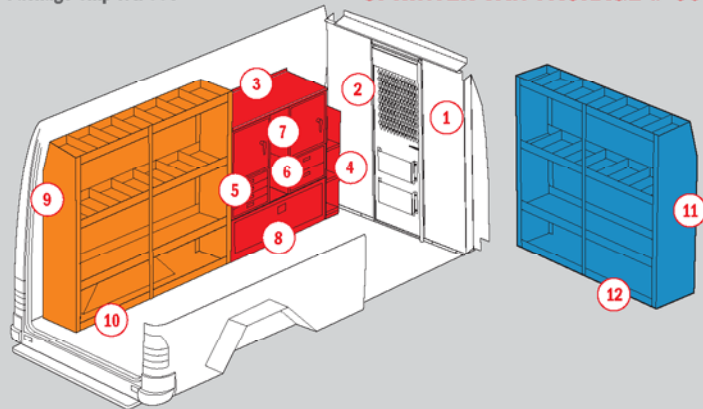

Package Ship Wt. 556

Package Ship Wt. 709

SPRINTER VAN PACKAGE # 600-3041