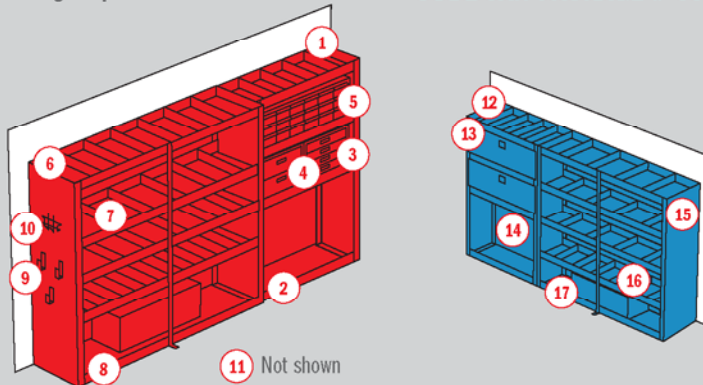

Package Ship Wt. 709

CUBE VAN PACKAGE # 600-3021