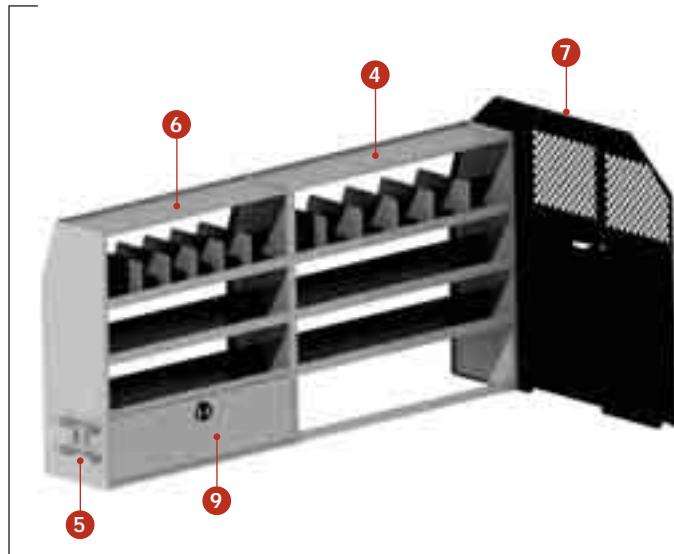

COMMERCIAL VAN INTERIOR PACKAGES

PLUMBING & HVAC CONTRACTORS

Visually organize equipment and parts boxes for efficient work space. Adjustable shelving and dividers are easily set up for any need. Plenty of drawers for fittings and hand tools to make a workshop on wheels.

Plumbing / HVAC / Contractors Package			
> Full Size Vans			
PACKAGE #026806			
Item #	Description	Qty.	Page
1	025162 Vise Mount	1	38
2	025522 Manual Rack 36" H x 6" W x 12" D	1	38
3	025527 Triple Hook Assembly	1	36
4	025783 Utility Shelving w/Dividers 46" H x 51" W x 16" D	1	30
5	026741 Single Tank Holder	1	28
6	026803 Utility Shelving w/Dividers 46" H x 37" W x 16" D	1	30
7	027088 Partition w/Door SL-HM-PR	1	27
8	027449 Utility Shelf/Parts Drawers 46" H x 37" W x 12" D	1	31
9	027497 Lockable Storage Door 12" H x 37" W	1	36
10	Note Partition Attachment Panels* Must Specify Vehicle Make	1	27

Plumbing / HVAC / Contractors Package			
> Full Size Vans			
PACKAGE #022660			
Item #	Description	Qty.	Page
1	022684 Parts Cabinet w/Dividers 46" H x 37" W x 16" D	1	30
2	025545 Freon Tank Rack, 3-30# 36" H x 13" W x 12" D	1	38
3	025840 Parts Drawer/Bin w/Manual Rack 36" H x 43" W x 12" D	1	30
4	025841 Storage Cabinet 46" H x 18.5" W x 12" D	1	32
5	026803 Utility Shelving w/Dividers 46" H x 37" W x 16" D	1	30
6	027088 Partition w/Door SL-HM-PR	1	27
7	Note Partition Attachment Panels* Must Specify Vehicle Make	1	27