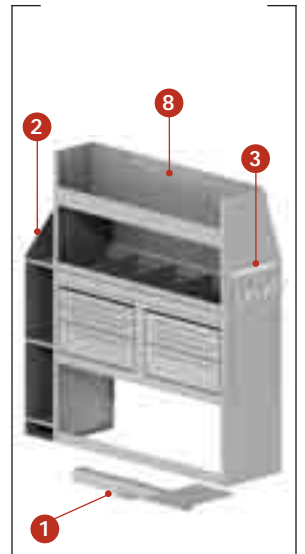

Plumbing / HVAC / Contractors Package			
> Full Size Vans			
PACKAGE #026806			
Item #	Description	Qty.	Page
1	025162 Vise Mount	1	38
2	025522 Manual Rack 36" H x 6" W x 12" D	1	38
3	025527 Triple Hook Assembly	1	36
4	025783 Utility Shelving w/Dividers 46" H x 51" W x 16" D	1	30
5	026741 Single Tank Holder	1	28
6	026803 Utility Shelving w/Dividers 46" H x 37" W x 16" D	1	30
7	027088 Partition w/Door SL-HM-PR	1	27
8	027449 Utility Shelf/Parts Drawers 46" H x 37" W x 12" D	1	31
9	027497 Lockable Storage Door 12" H x 37" W	1	36
10	Note Partition Attachment Panels* Must Specify Vehicle Make	1	27

Plumbing / HVAC / Contractors Package			
> Full Size Vans			
PACKAGE #022660			
Item #	Description	Qty.	Page
1	022684 Parts Cabinet w/Dividers 46" H x 37" W x 16" D	1	30
2	025545 Freon Tank Rack, 3-30# 36" H x 13" W x 12" D	1	38
3	025840 Parts Drawer/Bin w/Manual Rack 36" H x 43" W x 12" D	1	30
4	025841 Storage Cabinet 46" H x 18.5" W x 12" D	1	32
5	026803 Utility Shelving w/Dividers 46" H x 37" W x 16" D	1	30
6	027088 Partition w/Door SL-HM-PR	1	27
7	Note Partition Attachment Panels* Must Specify Vehicle Make	1	27