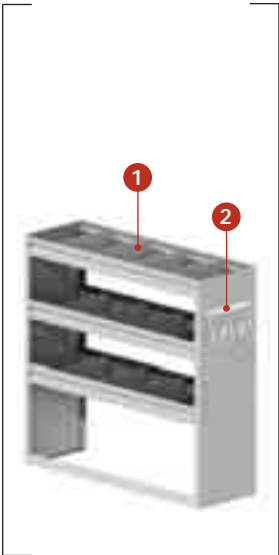

Plumbing / HVAC Contractors Package			
> Astro / Safari			
PACKAGE #026810			
Item #	Description	Qty.	Page
1	022262 Parts Tray Module 36"H x 37"W x 12"D	1	31
2	025527 Triple Hook Assembly	1	36
3	025785 Parts Drawer/Bin Module 36"H x 37"W x 12"D	1	30
4	026636 Partition w/Door SL-HM-PR	1	27
5	026801 Parts Tray Module 36"H x 31"W x 12"D	1	31