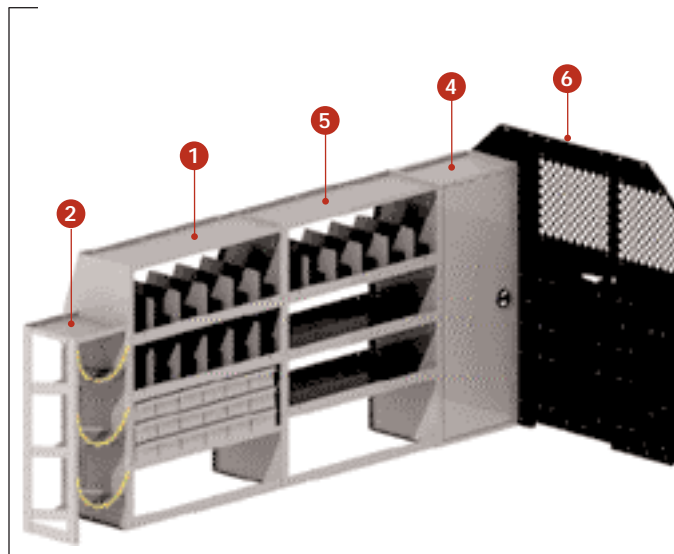

COMMERCIAL VAN INTERIOR PACKAGES

PLUMBING & HVAC CONTRACTORS

Visually organize equipment and parts boxes for efficient work space. Adjustable shelving and dividers are easily set up for any need. Plenty of drawers for fittings and hand tools to make a workshop on wheels.

Plumbing / HVAC / Contractors Package			
> Full Size Vans			
PACKAGE #026806			
Item #	Description	Qty.	Page
1	025162 Vise Mount	1	38
2	025522 Manual Rack 36" H x 6" W x 12" D	1	38
3	025527 Triple Hook Assembly	1	36
4	025783 Utility Shelving w/Dividers 46" H x 51" W x 16" D	1	30
5	026741 Single Tank Holder	1	28
6	026803 Utility Shelving w/Dividers 46" H x 37" W x 16" D	1	30
7	027088 Partition w/Door SL-HM-PR	1	27
8	027449 Utility Shelf/Parts Drawers 46" H x 37" W x 12" D	1	31
9	027497 Lockable Storage Door 12" H x 37" W	1	36
10	Note Partition Attachment Panels* Must Specify Vehicle Make	1	27

Plumbing / HVAC / Contractors Package			
> Full Size Vans			
PACKAGE #022660			
Item #	Description	Qty.	Page
1	022684 Parts Cabinet w/Dividers 46" H x 37" W x 16" D	1	30
2	025545 Freon Tank Rack, 3-30# 36" H x 13" W x 12" D	1	38
3	025840 Parts Drawer/Bin w/Manual Rack 36" H x 43" W x 12" D	1	30
4	025841 Storage Cabinet 46" H x 18.5" W x 12" D	1	32
5	026803 Utility Shelving w/Dividers 46" H x 37" W x 16" D	1	30
6	027088 Partition w/Door SL-HM-PR	1	27
7	Note Partition Attachment Panels* Must Specify Vehicle Make	1	27