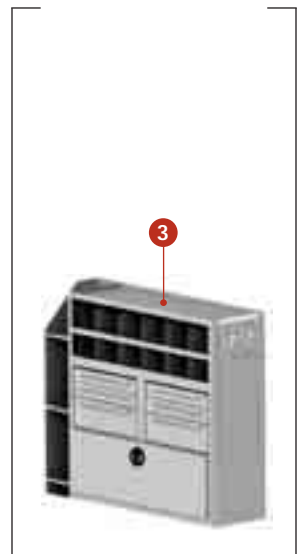

Plumbing / HVAC / Contractors Package			
> Full Size Vans			
PACKAGE #022660			
Item #	Description	Qty.	Page
1	022684 Parts Cabinet w/Dividers 46" H x 37" W x 16" D	1	30
2	025545 Freon Tank Rack, 3-30# 36" H x 13" W x 12" D	1	38
3	025840 Parts Drawer/Bin w/Manual Rack 36" H x 43" W x 12" D	1	30
4	025841 Storage Cabinet 46" H x 18.5" W x 12" D	1	32
5	026803 Utility Shelving w/Dividers 46" H x 37" W x 16" D	1	30
6	027088 Partition w/Door SL-HM-PR	1	27
7	Note Partition Attachment Panels* Must Specify Vehicle Make	1	27