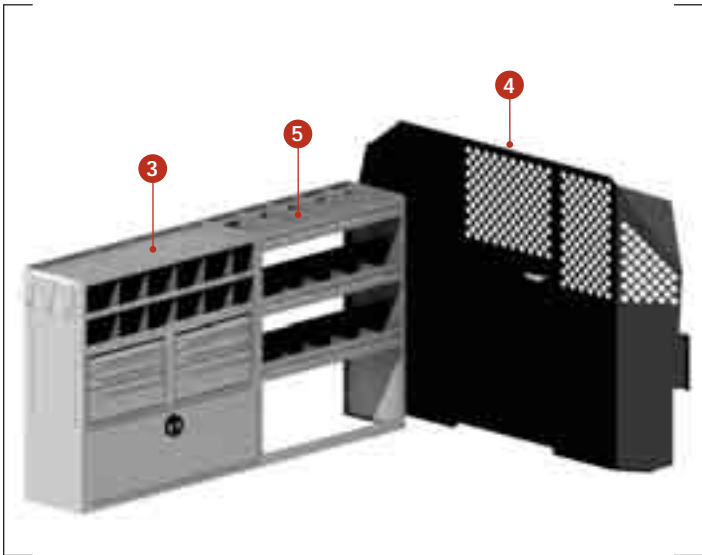

Plumbing / HVAC / Contractors Package			
> Full Size Vans			
PACKAGE #026806			
Item #	Description	Qty.	Page
1	025162 Vise Mount	1	38
2	025522 Manual Rack 36" H x 6" W x 12" D	1	38
3	025527 Triple Hook Assembly	1	36
4	025783 Utility Shelving w/Dividers 46" H x 51" W x 16" D	1	30
5	026741 Single Tank Holder	1	28
6	026803 Utility Shelving w/Dividers 46" H x 37" W x 16" D	1	30
7	027088 Partition w/Door SL-HM-PR	1	27
8	027449 Utility Shelf/Parts Drawers 46" H x 37" W x 12" D	1	31
9	027497 Lockable Storage Door 12" H x 37" W	1	36
10	Note Partition Attachment Panels* Must Specify Vehicle Make	1	27

Plumbing / HVAC / Contractors Package			
> Full Size Vans			
PACKAGE #022660			
Item #	Description	Qty.	Page
1	022684 Parts Cabinet w/Dividers 46" H x 37" W x 16" D	1	30
2	025545 Freon Tank Rack, 3-30# 36" H x 13" W x 12" D	1	38
3	025840 Parts Drawer/Bin w/Manual Rack 36" H x 43" W x 12" D	1	30
4	025841 Storage Cabinet 46" H x 18.5" W x 12" D	1	32
5	026803 Utility Shelving w/Dividers 46" H x 37" W x 16" D	1	30
6	027088 Partition w/Door SL-HM-PR	1	27
7	Note Partition Attachment Panels* Must Specify Vehicle Make	1	27

*Not Shown

Plumbing / HVAC Contractors Package			
> Astro / Safari			
PACKAGE #022666			
Item #	Description	Qty.	Page
1	025520 Cabinet/Parts Drawer Module 36"H x 37"W x 12"D	1	31
2	025527 Triple Hook Assembly	1	36
3	025544 Freon Tank Rack, 2-30# 28"H x 13"W x 12"D	1	38
4	026636 Partition w/Door SL-HM-PR	1	27
5	027374 Parts Tray Module 36"H x 51"W x 12"D	1	31