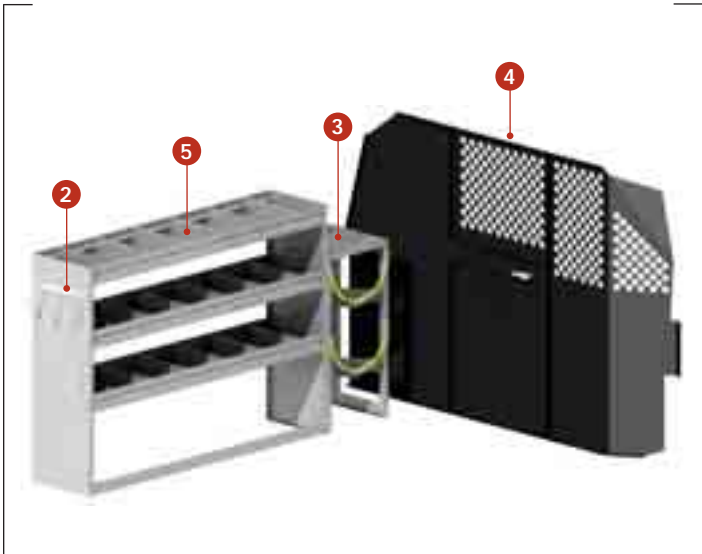

Plumbing / HVAC Contractors Package			
> Astro / Safari			
PACKAGE #022666			
Item #	Description	Qty.	Page
1	025520 Cabinet/Parts Drawer Module 36"H x 37"W x 12"D	1	31
2	025527 Triple Hook Assembly	1	36
3	025544 Freon Tank Rack, 2-30# 28"H x 13"W x 12"D	1	38
4	026636 Partition w/Door SL-HM-PR	1	27
5	027374 Parts Tray Module 36"H x 51"W x 12"D	1	31