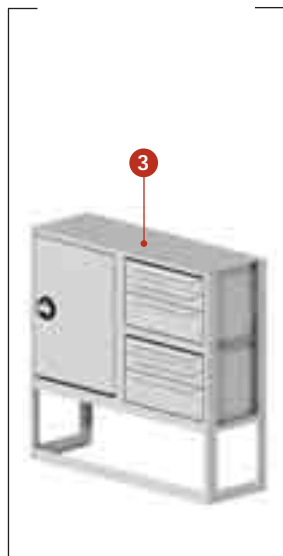

## BASIC SHELVING & GENERAL SERVICE

Maximum storage shelving at exceptional value. All the basics with unequalled dependability and value.

Basic Shelving Package			
> Full Size Vans			
PACKAGE #027360			
Item #	Description	Qty.	Page
1	<b>022832</b> Shelf, Solid End 36"H x 37"W x 12"D	1	34
2	<b>025839</b> Utility Shelving w/Dividers-Dual 46"H x 74"W x 16"D	1	30
3	<b>027088</b> Partition w/Door SL-HM-PR	1	27
4	<b>Note</b> Partition Attachment Panels* Must Specify Vehicle Make	1	27

Commercial Service Package			
> Full Size Vans			
PACKAGE #027277			
Item #	Description	Qty.	Page
1	<b>025527</b> Triple Hook Assembly	1	36
2	<b>026802</b> Utility Shelving w/Dividers 46"H x 43"W x 16"D	2	30
3	<b>027088</b> Partition w/Door SL-HM-PR	1	27
4	<b>027278</b> Utility Shelf/Parts Drawer 46"H x 37"W x 12"D	1	31
5	<b>Note</b> Partition Attachment Panels* Must Specify Vehicle Make	1	27

\*Not Shown

Basic Shelving Package			
> Astro / Safari			
PACKAGE #021430			
Item #	Description	Qty.	Page
1	<b>021417</b> Shelf, Open End 36"H x 37"W x 12"D	2	34
2	<b>026636</b> Partition w/Door SL-HM-PR	1	27
3	<b>026801</b> Parts Tray Module 36"H x 31"W x 12"D	1	31