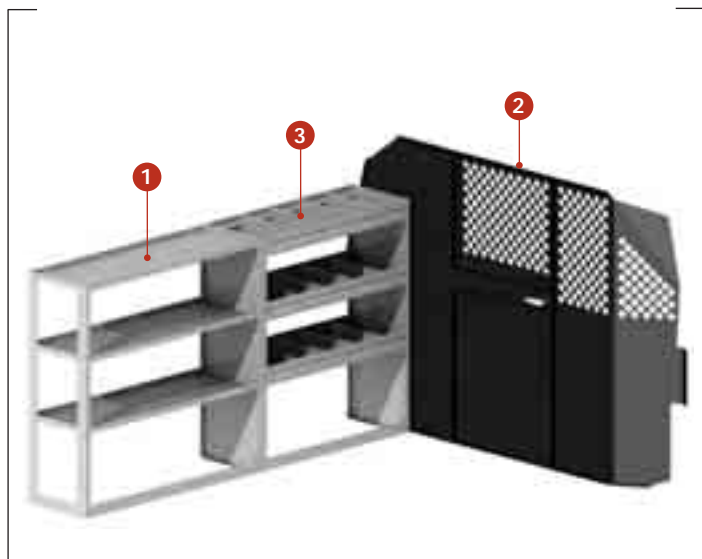

## BASIC SHELVING & GENERAL SERVICE

Maximum storage shelving at exceptional value. All the basics with unequalled dependability and value.

Basic Shelving Package			
> Full Size Vans			
PACKAGE #027360			
Item #	Description	Qty.	Page
1	<b>022832</b> Shelf, Solid End 36"H x 37"W x 12"D	1	34
2	<b>025839</b> Utility Shelving w/Dividers-Dual 46"H x 74"W x 16"D	1	30
3	<b>027088</b> Partition w/Door SL-HM-PR	1	27
4	<b>Note</b> Partition Attachment Panels* Must Specify Vehicle Make	1	27

Commercial Service Package			
> Full Size Vans			
PACKAGE #027277			
Item #	Description	Qty.	Page
1	<b>025527</b> Triple Hook Assembly	1	36
2	<b>026802</b> Utility Shelving w/Dividers 46"H x 43"W x 16"D	2	30
3	<b>027088</b> Partition w/Door SL-HM-PR	1	27
4	<b>027278</b> Utility Shelf/Parts Drawer 46"H x 37"W x 12"D	1	31
5	<b>Note</b> Partition Attachment Panels* Must Specify Vehicle Make	1	27

\*Not Shown

Basic Shelving Package			
> Astro / Safari			
PACKAGE #021430			
Item #	Description	Qty.	Page
1	<b>021417</b> Shelf, Open End 36"H x 37"W x 12"D	2	34
2	<b>026636</b> Partition w/Door SL-HM-PR	1	27
3	<b>026801</b> Parts Tray Module 36"H x 31"W x 12"D	1	31

Commercial Service Package			
> Astro / Safari			
PACKAGE #027322			
Item #	Description	Qty.	Page
1	<b>020065</b> Divided Shelf Storage Module 36"H x 37"W x 12"D	1	31
2	<b>022833</b> Shelf, Solid End 36"H x 31"W x 12"D	1	34
3	<b>025520</b> Cabinet/Parts Drawer Module 36"H x 37"W x 12"D	1	31
4	<b>025527</b> Triple Hook Assembly	1	36
5	<b>026636</b> Partition w/Door SL-HM-PR	1	27