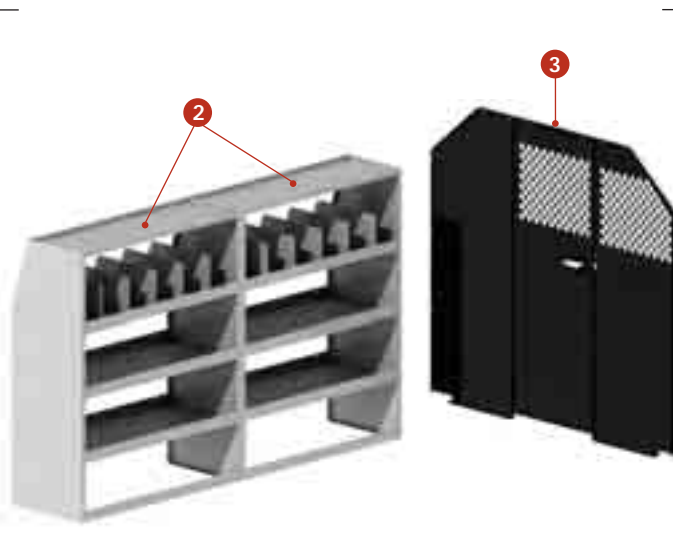

# COMMERCIAL VAN INTERIOR PACKAGES

## BASIC SHELVING & GENERAL SERVICE

Maximum storage shelving at exceptional value. All the basics with unequalled dependability and value.

Basic Shelving Package			
> Full Size Vans			
PACKAGE #027360			
Item #	Description	Qty.	Page
1	<b>022832</b> Shelf, Solid End 36"H x 37"W x 12"D	1	34
2	<b>025839</b> Utility Shelving w/Dividers-Dual 46"H x 74"W x 16"D	1	30
3	<b>027088</b> Partition w/Door SL-HM-PR	1	27
4	<b>Note</b> Partition Attachment Panels* Must Specify Vehicle Make	1	27

Commercial Service Package			
> Full Size Vans			
PACKAGE #027277			
Item #	Description	Qty.	Page
1	<b>025527</b> Triple Hook Assembly	1	36
2	<b>026802</b> Utility Shelving w/Dividers 46"H x 43"W x 16"D	2	30
3	<b>027088</b> Partition w/Door SL-HM-PR	1	27
4	<b>027278</b> Utility Shelf/Parts Drawer 46"H x 37"W x 12"D	1	31
5	<b>Note</b> Partition Attachment Panels* Must Specify Vehicle Make	1	27

\*Not Shown

Basic Shelving Package			
> Astro / Safari			
PACKAGE #021430			
Item #	Description	Qty.	Page
1	<b>021417</b> Shelf, Open End 36"H x 37"W x 12"D	2	34
2	<b>026636</b> Partition w/Door SL-HM-PR	1	27
3	<b>026801</b> Parts Tray Module 36"H x 31"W x 12"D	1	31