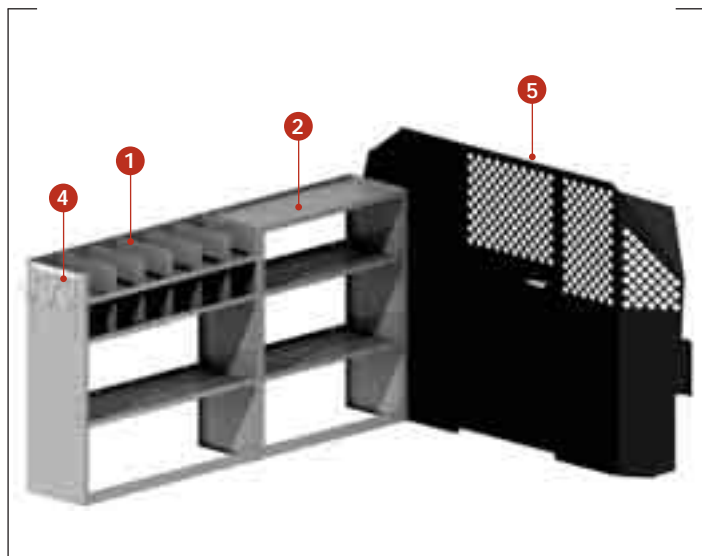

## BASIC SHELVING & GENERAL SERVICE

Maximum storage shelving at exceptional value. All the basics with unequalled dependability and value.

Basic Shelving Package			
> Full Size Vans			
PACKAGE #027360			
Item #	Description	Qty.	Page
1	<b>022832</b> Shelf, Solid End 36"H x 37"W x 12"D	1	34
2	<b>025839</b> Utility Shelving w/Dividers-Dual 46"H x 74"W x 16"D	1	30
3	<b>027088</b> Partition w/Door SL-HM-PR	1	27
4	<b>Note</b> Partition Attachment Panels* Must Specify Vehicle Make	1	27

Commercial Service Package			
> Full Size Vans			
PACKAGE #027277			
Item #	Description	Qty.	Page
1	<b>025527</b> Triple Hook Assembly	1	36
2	<b>026802</b> Utility Shelving w/Dividers 46"H x 43"W x 16"D	2	30
3	<b>027088</b> Partition w/Door SL-HM-PR	1	27
4	<b>027278</b> Utility Shelf/Parts Drawer 46"H x 37"W x 12"D	1	31
5	<b>Note</b> Partition Attachment Panels* Must Specify Vehicle Make	1	27

\*Not Shown

Basic Shelving Package			
> Astro / Safari			
PACKAGE #021430			
Item #	Description	Qty.	Page
1	<b>021417</b> Shelf, Open End 36"H x 37"W x 12"D	2	34
2	<b>026636</b> Partition w/Door SL-HM-PR	1	27
3	<b>026801</b> Parts Tray Module 36"H x 31"W x 12"D	1	31

Commercial Service Package			
> Astro / Safari			
PACKAGE #027322			
Item #	Description	Qty.	Page
1	<b>020065</b> Divided Shelf Storage Module 36"H x 37"W x 12"D	1	31
2	<b>022833</b> Shelf, Solid End 36"H x 31"W x 12"D	1	34
3	<b>025520</b> Cabinet/Parts Drawer Module 36"H x 37"W x 12"D	1	31
4	<b>025527</b> Triple Hook Assembly	1	36
5	<b>026636</b> Partition w/Door SL-HM-PR	1	27