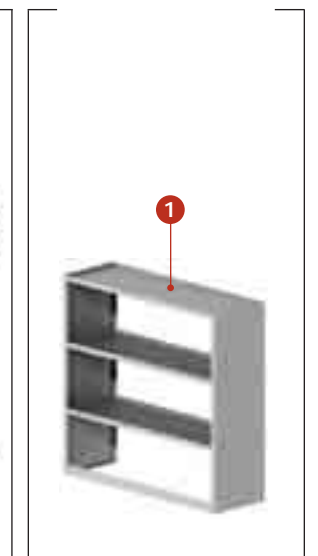

## BASIC SHELVING & GENERAL SERVICE

Maximum storage shelving at exceptional value. All the basics with unequalled dependability and value.

Basic Shelving Package			
> Full Size Vans			
PACKAGE #027360			
Item #	Description	Qty.	Page
1	<b>022832</b> Shelf, Solid End 36"H x 37"W x 12"D	1	34
2	<b>025839</b> Utility Shelving w/Dividers-Dual 46"H x 74"W x 16"D	1	30
3	<b>027088</b> Partition w/Door SL-HM-PR	1	27
4	<b>Note</b> Partition Attachment Panels* Must Specify Vehicle Make	1	27

Commercial Service Package			
> Full Size Vans			
PACKAGE #027277			
Item #	Description	Qty.	Page
1	<b>025527</b> Triple Hook Assembly	1	36
2	<b>026802</b> Utility Shelving w/Dividers 46"H x 43"W x 16"D	2	30
3	<b>027088</b> Partition w/Door SL-HM-PR	1	27
4	<b>027278</b> Utility Shelf/Parts Drawer 46"H x 37"W x 12"D	1	31
5	<b>Note</b> Partition Attachment Panels* Must Specify Vehicle Make	1	27