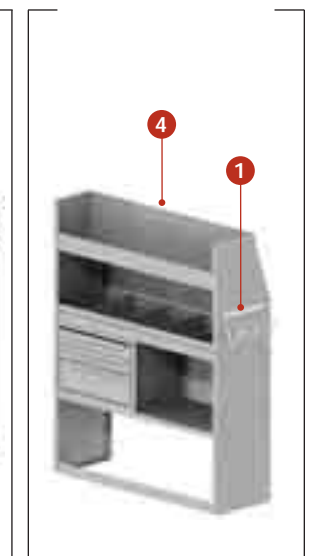

## BASIC SHELVING & GENERAL SERVICE

Maximum storage shelving at exceptional value. All the basics with unequalled dependability and value.

Basic Shelving Package			
> Full Size Vans			
PACKAGE #027360			
Item #	Description	Qty.	Page
1	<b>022832</b> Shelf, Solid End 36"H x 37"W x 12"D	1	34
2	<b>025839</b> Utility Shelving w/Dividers-Dual 46"H x 74"W x 16"D	1	30
3	<b>027088</b> Partition w/Door SL-HM-PR	1	27
4	<b>Note</b> Partition Attachment Panels* Must Specify Vehicle Make	1	27

Commercial Service Package			
> Full Size Vans			
PACKAGE #027277			
Item #	Description	Qty.	Page
1	<b>025527</b> Triple Hook Assembly	1	36
2	<b>026802</b> Utility Shelving w/Dividers 46"H x 43"W x 16"D	2	30
3	<b>027088</b> Partition w/Door SL-HM-PR	1	27
4	<b>027278</b> Utility Shelf/Parts Drawer 46"H x 37"W x 12"D	1	31
5	<b>Note</b> Partition Attachment Panels* Must Specify Vehicle Make	1	27

\*Not Shown

Basic Shelving Package			
> Astro / Safari			
PACKAGE #021430			
Item #	Description	Qty.	Page
1	<b>021417</b> Shelf, Open End 36"H x 37"W x 12"D	2	34
2	<b>026636</b> Partition w/Door SL-HM-PR	1	27
3	<b>026801</b> Parts Tray Module 36"H x 31"W x 12"D	1	31