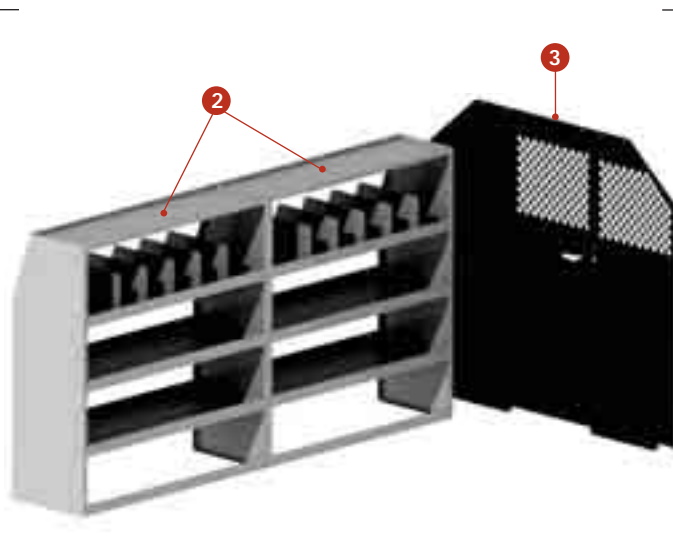

## BASIC SHELVING & GENERAL SERVICE

Maximum storage shelving at exceptional value. All the basics with unequalled dependability and value.

Basic Shelving Package			
> Full Size Vans			
PACKAGE #027360			
Item #	Description	Qty.	Page
1	<b>022832</b> Shelf, Solid End 36"H x 37"W x 12"D	1	34
2	<b>025839</b> Utility Shelving w/Dividers-Dual 46"H x 74"W x 16"D	1	30
3	<b>027088</b> Partition w/Door SL-HM-PR	1	27
4	<b>Note</b> Partition Attachment Panels* Must Specify Vehicle Make	1	27

Commercial Service Package			
> Full Size Vans			
PACKAGE #027277			
Item #	Description	Qty.	Page
1	<b>025527</b> Triple Hook Assembly	1	36
2	<b>026802</b> Utility Shelving w/Dividers 46"H x 43"W x 16"D	2	30
3	<b>027088</b> Partition w/Door SL-HM-PR	1	27
4	<b>027278</b> Utility Shelf/Parts Drawer 46"H x 37"W x 12"D	1	31
5	<b>Note</b> Partition Attachment Panels* Must Specify Vehicle Make	1	27

\*Not Shown

Basic Shelving Package			
> Astro / Safari			
PACKAGE #021430			
Item #	Description	Qty.	Page
1	<b>021417</b> Shelf, Open End 36"H x 37"W x 12"D	2	34
2	<b>026636</b> Partition w/Door SL-HM-PR	1	27
3	<b>026801</b> Parts Tray Module 36"H x 31"W x 12"D	1	31