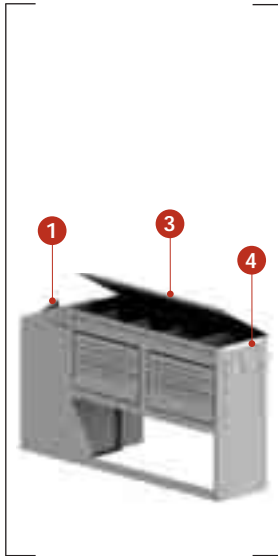

COMMERCIAL VAN INTERIOR PACKAGES

GENERAL CONTRACTORS

Plenty of storage with cabinets and drawers make these packages standard tools of the trade. Dependable and versatile for any task.

America's Best Selling Van Package			
> Full Size Vans			
PACKAGE #025838			
Item #	Description	Qty.	Page
1	025839 Utility Shelving w/Dividers-Dual 46"H x 74"W x 16"D	1	30
2	025840 Parts Drawer/Bin w/Manual Rack 36"H x 43"W x 12"D	1	30
3	025841 Storage Cabinet 46"H x 18.5"W x 12"D	1	32
4	027088 Partition w/Door SL-HM-PR	1	27
5	Note Partition Attachment Panels* Must Specify Vehicle Make	1	27

General Contractors Package			
> Full Size Vans			
PACKAGE #026812			
Item #	Description	Qty.	Page
1	020060 Parts Drawer/Tote Bins 36"H x 37"W x 12"D	1	30
2	025527 Triple Hook Assembly	1	36
3	025783 Utility Shelving w/Dividers 46"H x 51"W x 16"D	1	30
4	026802 Utility Shelving w/Dividers 46"H x 43"W x 16"D	1	30
5	027088 Partition w/Door SL-HM-PR	1	27
6	Note Partition Attachment Panels* Must Specify Vehicle Make	1	27

*Not Shown

Construction / Maintenance Package			
> Full Size Vans			
PACKAGE #022661			
Item #	Description	Qty.	Page
1	021392 Cabinet Storage 24"H x 18.5"W x 12"D	1	37
2	022691 Parts Drawer/Tote Bins 46"H x 37"W x 12"D	1	30
3	022700 Parts Tray/Parts Drawer 28"H x 37"W x 12"D	1	31
4	025527 Triple Hook Assembly	2	36
5	026802 Utility Shelving w/Dividers 46"H x 43"W x 16"D	1	30
6	027088 Partition w/Door SL-HM-PR	1	27
7	Note Partition Attachment Panels* Must Specify Vehicle Make	1	27