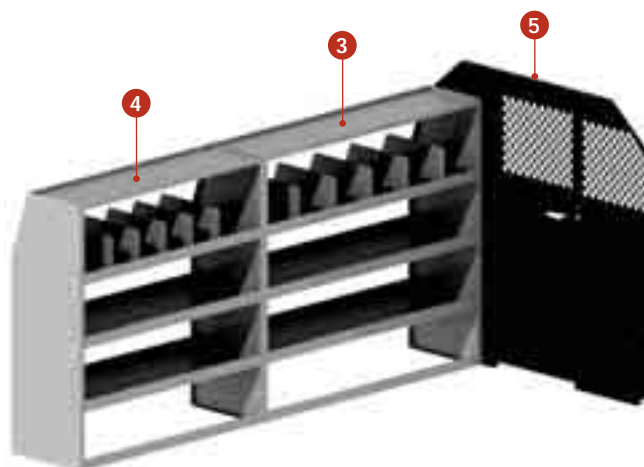

COMMERCIAL VAN INTERIOR PACKAGES

GENERAL CONTRACTORS

Plenty of storage with cabinets and drawers make these packages standard tools of the trade. Dependable and versatile for any task.

America's Best Selling Van Package			
> Full Size Vans			
PACKAGE #025838			
Item #	Description	Qty.	Page
1	025839 Utility Shelving w/Dividers-Dual 46"H x 74"W x 16"D	1	30
2	025840 Parts Drawer/Bin w/Manual Rack 36"H x 43"W x 12"D	1	30
3	025841 Storage Cabinet 46"H x 18.5"W x 12"D	1	32
4	027088 Partition w/Door SL-HM-PR	1	27
5	Note Partition Attachment Panels* Must Specify Vehicle Make	1	27

General Contractors Package			
> Full Size Vans			
PACKAGE #026812			
Item #	Description	Qty.	Page
1	020060 Parts Drawer/Tote Bins 36"H x 37"W x 12"D	1	30
2	025527 Triple Hook Assembly	1	36
3	025783 Utility Shelving w/Dividers 46"H x 51"W x 16"D	1	30
4	026802 Utility Shelving w/Dividers 46"H x 43"W x 16"D	1	30
5	027088 Partition w/Door SL-HM-PR	1	27
6	Note Partition Attachment Panels* Must Specify Vehicle Make	1	27

*Not Shown

Construction / Maintenance Package			
> Full Size Vans			
PACKAGE #022661			
Item #	Description	Qty.	Page
1	021392 Cabinet Storage 24"H x 18.5"W x 12"D	1	37
2	022691 Parts Drawer/Tote Bins 46"H x 37"W x 12"D	1	30
3	022700 Parts Tray/Parts Drawer 28"H x 37"W x 12"D	1	31
4	025527 Triple Hook Assembly	2	36
5	026802 Utility Shelving w/Dividers 46"H x 43"W x 16"D	1	30
6	027088 Partition w/Door SL-HM-PR	1	27
7	Note Partition Attachment Panels* Must Specify Vehicle Make	1	27

Maintenance & Repair Services Package			
> Full Size Vans			
PACKAGE #022662			
Item #	Description	Qty.	Page
1	021392 Cabinet Storage 24"H x 18.5"W x 12"D	1	37
2	022831 Shelf Module, Solid End 36"H x 43"W x 12"D	1	34
3	025522 Manual Rack 36"H x 6"W x 12"D	1	38
4	025839 Utility Shelving w/Dividers-Dual 46"H x 74"W x 16"D	1	30
5	027088 Partition w/Door SL-HM-PR	1	27
6	027259 Three Drawer Parts Drawer 12"H x 18.5"W x 12"D	2	37
7	Note Partition Attachment Panels* Must Specify Vehicle Make	1	27