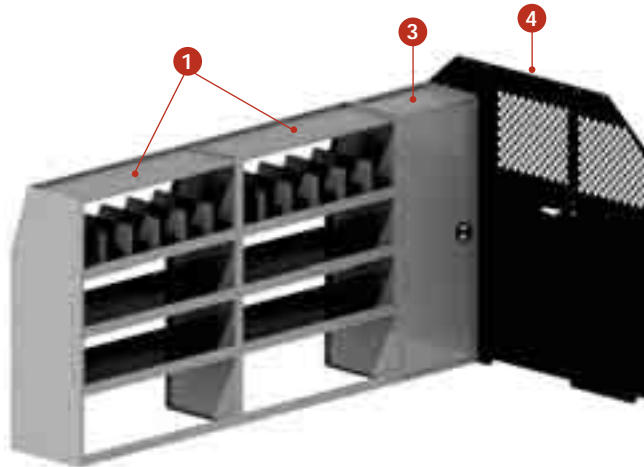

COMMERCIAL VAN INTERIOR PACKAGES

GENERAL CONTRACTORS

Plenty of storage with cabinets and drawers make these packages standard tools of the trade. Dependable and versatile for any task.

America's Best Selling Van Package			
> Full Size Vans			
PACKAGE #025838			
Item #	Description	Qty.	Page
1	025839 Utility Shelving w/Dividers-Dual 46"H x 74"W x 16"D	1	30
2	025840 Parts Drawer/Bin w/Manual Rack 36"H x 43"W x 12"D	1	30
3	025841 Storage Cabinet 46"H x 18.5"W x 12"D	1	32
4	027088 Partition w/Door SL-HM-PR	1	27
5	Note Partition Attachment Panels* Must Specify Vehicle Make	1	27

General Contractors Package			
> Full Size Vans			
PACKAGE #026812			
Item #	Description	Qty.	Page
1	020060 Parts Drawer/Tote Bins 36"H x 37"W x 12"D	1	30
2	025527 Triple Hook Assembly	1	36
3	025783 Utility Shelving w/Dividers 46"H x 51"W x 16"D	1	30
4	026802 Utility Shelving w/Dividers 46"H x 43"W x 16"D	1	30
5	027088 Partition w/Door SL-HM-PR	1	27
6	Note Partition Attachment Panels* Must Specify Vehicle Make	1	27

*Not Shown

Construction / Maintenance Package			
> Full Size Vans			
PACKAGE #022661			
Item #	Description	Qty.	Page
1	021392 Cabinet Storage 24"H x 18.5"W x 12"D	1	37
2	022691 Parts Drawer/Tote Bins 46"H x 37"W x 12"D	1	30
3	022700 Parts Tray/Parts Drawer 28"H x 37"W x 12"D	1	31
4	025527 Triple Hook Assembly	2	36
5	026802 Utility Shelving w/Dividers 46"H x 43"W x 16"D	1	30
6	027088 Partition w/Door SL-HM-PR	1	27
7	Note Partition Attachment Panels* Must Specify Vehicle Make	1	27

Maintenance & Repair Services Package			
> Full Size Vans			
PACKAGE #022662			
Item #	Description	Qty.	Page
1	021392 Cabinet Storage 24"H x 18.5"W x 12"D	1	37
2	022831 Shelf Module, Solid End 36"H x 43"W x 12"D	1	34
3	025522 Manual Rack 36"H x 6"W x 12"D	1	38
4	025839 Utility Shelving w/Dividers-Dual 46"H x 74"W x 16"D	1	30
5	027088 Partition w/Door SL-HM-PR	1	27
6	027259 Three Drawer Parts Drawer 12"H x 18.5"W x 12"D	2	37
7	Note Partition Attachment Panels* Must Specify Vehicle Make	1	27