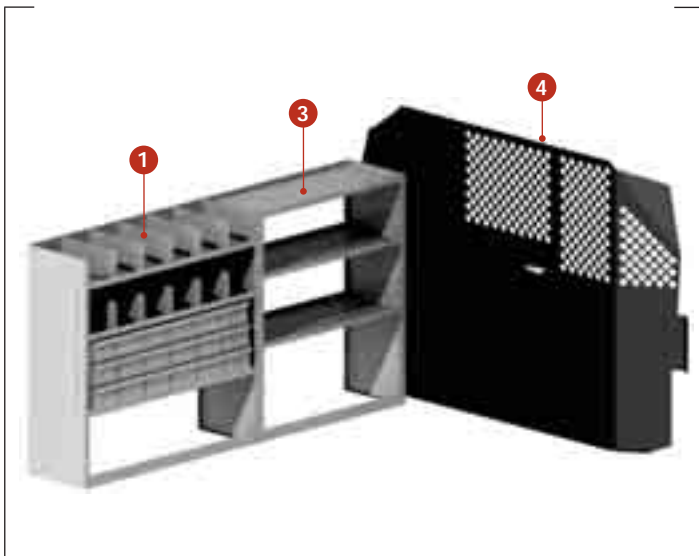

COMMERCIAL VAN INTERIOR PACKAGES

GENERAL CONTRACTORS

Plenty of storage with cabinets and drawers make these packages standard tools of the trade. Dependable and versatile for any task.

America's Best Selling Van Package			
> Full Size Vans			
PACKAGE #025838			
Item #	Description	Qty.	Page
1	025839 Utility Shelving w/Dividers-Dual 46"H x 74"W x 16"D	1	30
2	025840 Parts Drawer/Bin w/Manual Rack 36"H x 43"W x 12"D	1	30
3	025841 Storage Cabinet 46"H x 18.5"W x 12"D	1	32
4	027088 Partition w/Door SL-HM-PR	1	27
5	Note Partition Attachment Panels* Must Specify Vehicle Make	1	27

General Contractors Package			
> Full Size Vans			
PACKAGE #026812			
Item #	Description	Qty.	Page
1	020060 Parts Drawer/Tote Bins 36"H x 37"W x 12"D	1	30
2	025527 Triple Hook Assembly	1	36
3	025783 Utility Shelving w/Dividers 46"H x 51"W x 16"D	1	30
4	026802 Utility Shelving w/Dividers 46"H x 43"W x 16"D	1	30
5	027088 Partition w/Door SL-HM-PR	1	27
6	Note Partition Attachment Panels* Must Specify Vehicle Make	1	27

*Not Shown

Construction / Maintenance Package			
> Full Size Vans			
PACKAGE #022661			
Item #	Description	Qty.	Page
1	021392 Cabinet Storage 24"H x 18.5"W x 12"D	1	37
2	022691 Parts Drawer/Tote Bins 46"H x 37"W x 12"D	1	30
3	022700 Parts Tray/Parts Drawer 28"H x 37"W x 12"D	1	31
4	025527 Triple Hook Assembly	2	36
5	026802 Utility Shelving w/Dividers 46"H x 43"W x 16"D	1	30
6	027088 Partition w/Door SL-HM-PR	1	27
7	Note Partition Attachment Panels* Must Specify Vehicle Make	1	27

Maintenance & Repair Services Package			
> Full Size Vans			
PACKAGE #022662			
Item #	Description	Qty.	Page
1	021392 Cabinet Storage 24"H x 18.5"W x 12"D	1	37
2	022831 Shelf Module, Solid End 36"H x 43"W x 12"D	1	34
3	025522 Manual Rack 36"H x 6"W x 12"D	1	38
4	025839 Utility Shelving w/Dividers-Dual 46"H x 74"W x 16"D	1	30
5	027088 Partition w/Door SL-HM-PR	1	27
6	027259 Three Drawer Parts Drawer 12"H x 18.5"W x 12"D	2	37
7	Note Partition Attachment Panels* Must Specify Vehicle Make	1	27