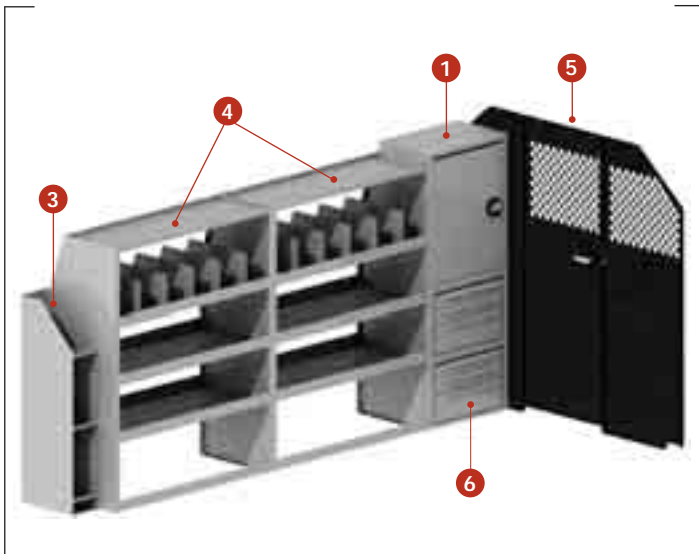

COMMERCIAL VAN INTERIOR PACKAGES

GENERAL CONTRACTORS

Plenty of storage with cabinets and drawers make these packages standard tools of the trade. Dependable and versatile for any task.

America's Best Selling Van Package			
> Full Size Vans			
PACKAGE #025838			
Item #	Description	Qty.	Page
1	025839 Utility Shelving w/Dividers-Dual 46"H x 74"W x 16"D	1	30
2	025840 Parts Drawer/Bin w/Manual Rack 36"H x 43"W x 12"D	1	30
3	025841 Storage Cabinet 46"H x 18.5"W x 12"D	1	32
4	027088 Partition w/Door SL-HM-PR	1	27
5	Note Partition Attachment Panels* Must Specify Vehicle Make	1	27

General Contractors Package			
> Full Size Vans			
PACKAGE #026812			
Item #	Description	Qty.	Page
1	020060 Parts Drawer/Tote Bins 36"H x 37"W x 12"D	1	30
2	025527 Triple Hook Assembly	1	36
3	025783 Utility Shelving w/Dividers 46"H x 51"W x 16"D	1	30
4	026802 Utility Shelving w/Dividers 46"H x 43"W x 16"D	1	30
5	027088 Partition w/Door SL-HM-PR	1	27
6	Note Partition Attachment Panels* Must Specify Vehicle Make	1	27

*Not Shown

Construction / Maintenance Package			
> Full Size Vans			
PACKAGE #022661			
Item #	Description	Qty.	Page
1	021392 Cabinet Storage 24"H x 18.5"W x 12"D	1	37
2	022691 Parts Drawer/Tote Bins 46"H x 37"W x 12"D	1	30
3	022700 Parts Tray/Parts Drawer 28"H x 37"W x 12"D	1	31
4	025527 Triple Hook Assembly	2	36
5	026802 Utility Shelving w/Dividers 46"H x 43"W x 16"D	1	30
6	027088 Partition w/Door SL-HM-PR	1	27
7	Note Partition Attachment Panels* Must Specify Vehicle Make	1	27

Maintenance & Repair Services Package			
> Full Size Vans			
PACKAGE #022662			
Item #	Description	Qty.	Page
1	021392 Cabinet Storage 24"H x 18.5"W x 12"D	1	37
2	022831 Shelf Module, Solid End 36"H x 43"W x 12"D	1	34
3	025522 Manual Rack 36"H x 6"W x 12"D	1	38
4	025839 Utility Shelving w/Dividers-Dual 46"H x 74"W x 16"D	1	30
5	027088 Partition w/Door SL-HM-PR	1	27
6	027259 Three Drawer Parts Drawer 12"H x 18.5"W x 12"D	2	37
7	Note Partition Attachment Panels* Must Specify Vehicle Make	1	27