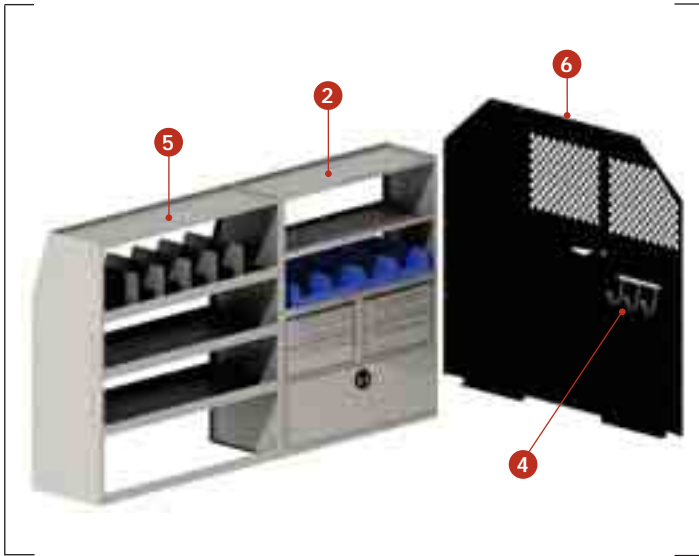

COMMERCIAL VAN INTERIOR PACKAGES

GENERAL CONTRACTORS

Plenty of storage with cabinets and drawers make these packages standard tools of the trade. Dependable and versatile for any task.

America's Best Selling Van Package			
> Full Size Vans			
PACKAGE #025838			
Item #	Description	Qty.	Page
1	025839 Utility Shelving w/Dividers-Dual 46"H x 74"W x 16"D	1	30
2	025840 Parts Drawer/Bin w/Manual Rack 36"H x 43"W x 12"D	1	30
3	025841 Storage Cabinet 46"H x 18.5"W x 12"D	1	32
4	027088 Partition w/Door SL-HM-PR	1	27
5	Note Partition Attachment Panels* Must Specify Vehicle Make	1	27

General Contractors Package			
> Full Size Vans			
PACKAGE #026812			
Item #	Description	Qty.	Page
1	020060 Parts Drawer/Tote Bins 36"H x 37"W x 12"D	1	30
2	025527 Triple Hook Assembly	1	36
3	025783 Utility Shelving w/Dividers 46"H x 51"W x 16"D	1	30
4	026802 Utility Shelving w/Dividers 46"H x 43"W x 16"D	1	30
5	027088 Partition w/Door SL-HM-PR	1	27
6	Note Partition Attachment Panels* Must Specify Vehicle Make	1	27

*Not Shown

Construction / Maintenance Package			
> Full Size Vans			
PACKAGE #022661			
Item #	Description	Qty.	Page
1	021392 Cabinet Storage 24"H x 18.5"W x 12"D	1	37
2	022691 Parts Drawer/Tote Bins 46"H x 37"W x 12"D	1	30
3	022700 Parts Tray/Parts Drawer 28"H x 37"W x 12"D	1	31
4	025527 Triple Hook Assembly	2	36
5	026802 Utility Shelving w/Dividers 46"H x 43"W x 16"D	1	30
6	027088 Partition w/Door SL-HM-PR	1	27
7	Note Partition Attachment Panels* Must Specify Vehicle Make	1	27

Maintenance & Repair Services Package			
> Full Size Vans			
PACKAGE #022662			
Item #	Description	Qty.	Page
1	021392 Cabinet Storage 24"H x 18.5"W x 12"D	1	37
2	022831 Shelf Module, Solid End 36"H x 43"W x 12"D	1	34
3	025522 Manual Rack 36"H x 6"W x 12"D	1	38
4	025839 Utility Shelving w/Dividers-Dual 46"H x 74"W x 16"D	1	30
5	027088 Partition w/Door SL-HM-PR	1	27
6	027259 Three Drawer Parts Drawer 12"H x 18.5"W x 12"D	2	37
7	Note Partition Attachment Panels* Must Specify Vehicle Make	1	27