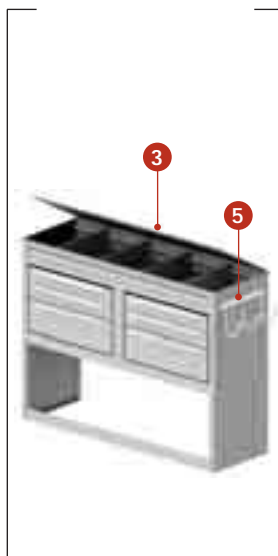

Electrical Contractor/Appliance Repair Package			
> Astro/Safari			
PACKAGE #020085			
Item #	Description	Qty.	Page
1	020061 Dual Cabinet Storage Module 36"H x 37"W x 12"D	1	31
2	021418 Shelf, Open End 36"H x 31"W x 12"D	1	34
3	022700 Parts Tray/Parts Drawers 28"H x 37"W x 12"D	1	31
4	024304 Wire Spool Carrier	1	38
5	025527 Triple Hook Assembly	1	36
6	026636 Partition w/Door SL-HM-PR	1	27

*Not Shown