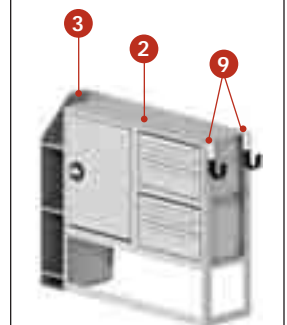

Electrical Contractor/Appliance Repair Package			
> Full Size Vans			
PACKAGE #022659			
Item #	Description	Qty.	Page
1	022706 Workbench Module 28"H x 43"W x 12"D	1	31
2	024304 Wire Spool Carrier	1	38
3	026802 Utility Shelving w/Dividers 46"H x 43"W x 16"D	1	30
4	027088 Partition w/Door SL-HM-PR	1	27
5	027448 Cabinet/Drawer Stack 46"H x 37"W x 16"D	1	31
6	Note Partition Attachment Panels* Must Specify Vehicle Make	1	27

Electrical Contractors Package			
> Full Size Vans			
PACKAGE #026807			
Item #	Description	Qty.	Page
1	022679 Door Storage Tray w/Lids-Triple	1	38
2	025520 Cabinet/Parts Drawer Module 36"H x 37"W x 12"D	1	31
3	025522 Manual Rack 36"H x 6"W x 12"D	1	38
4	025527 Triple Hook Assembly	1	36
5	025783 Utility Shelving w/Dividers 46"H x 51"W x 16"D	1	30
6	026803 Utility Shelving w/Dividers 46"H x 37"W x 16"D	1	30
7	027088 Partition w/Door SL-HM-PR	1	27
8	027497 Lockable Storage Door 12"H x 37"W	1	36
9	027502 J Hooks (Pair) 3" Dia.	1	36
10	Note Partition Attachment Panels* Must Specify Vehicle Make	1	27