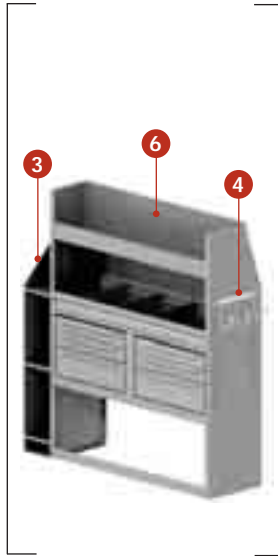

Electrical Contractor/Appliance Repair Package			
> Full Size Vans			
PACKAGE #022659			
Item #	Description	Qty.	Page
1	022706 Workbench Module 28"H x 43"W x 12"D	1	31
2	024304 Wire Spool Carrier	1	38
3	026802 Utility Shelving w/Dividers 46"H x 43"W x 16"D	1	30
4	027088 Partition w/Door SL-HM-PR	1	27
5	027448 Cabinet/Drawer Stack 46"H x 37"W x 16"D	1	31
6	Note Partition Attachment Panels* Must Specify Vehicle Make	1	27

Electrical Contractors Package			
> Full Size Vans			
PACKAGE #026807			
Item #	Description	Qty.	Page
1	022679 Door Storage Tray w/Lids-Triple	1	38
2	025520 Cabinet/Parts Drawer Module 36"H x 37"W x 12"D	1	31
3	025522 Manual Rack 36"H x 6"W x 12"D	1	38
4	025527 Triple Hook Assembly	1	36
5	025783 Utility Shelving w/Dividers 46"H x 51"W x 16"D	1	30
6	026803 Utility Shelving w/Dividers 46"H x 37"W x 16"D	1	30
7	027088 Partition w/Door SL-HM-PR	1	27
8	027497 Lockable Storage Door 12"H x 37"W	1	36
9	027502 J Hooks (Pair) 3" Dia.	1	36
10	Note Partition Attachment Panels* Must Specify Vehicle Make	1	27

*Not Shown

Building Maintenance/Electrical Repair Package			
> Full Size Vans			
PACKAGE #027505			
Item #	Description	Qty.	Page
1	022685 Parts Cabinet w/Dividers 46"H x 43"W x 16"D	1	30
2	022686 Cabinet Stack Module 48"H x 37"W x 18"D	1	30
3	025522 Manual Rack 36"H x 6"W x 12"D	1	38
4	025527 Triple Hook Assembly	1	36
5	027088 Partition w/Door SL-HM-PR	1	27
6	027449 Utility Shelf/Parts Drawer 46"H x 37"W x 12"D	1	31
7	027502 J Hooks (Pair) 3" Dia.	1	36
8	Note Partition Attachment Panels* Must Specify Vehicle Make	1	27