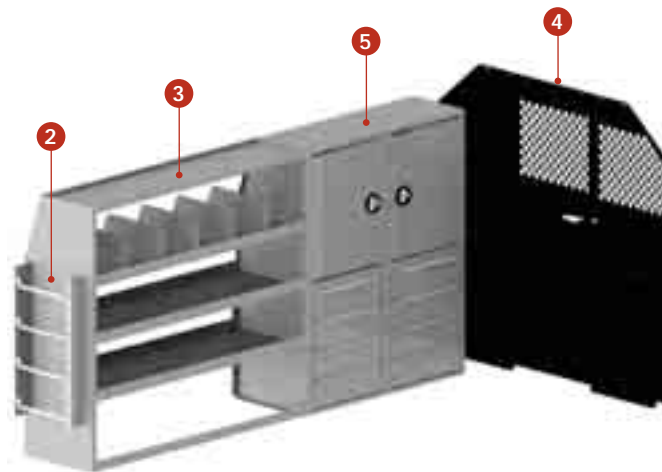

COMMERCIAL VAN INTERIOR PACKAGES

ELECTRICAL CONTRACTOR & APPLIANCE REPAIR

Designed by professionals, includes lockable cabinets and plenty of parts drawers. Convenient ready-to-work packages for maximum productivity.

Electrical Contractor/Appliance Repair Package			
> Full Size Vans			
PACKAGE #022659			
Item #	Description	Qty.	Page
1	022706 Workbench Module 28"H x 43"W x 12"D	1	31
2	024304 Wire Spool Carrier	1	38
3	026802 Utility Shelving w/Dividers 46"H x 43"W x 16"D	1	30
4	027088 Partition w/Door SL-HM-PR	1	27
5	027448 Cabinet/Drawer Stack 46"H x 37"W x 16"D	1	31
6	Note Partition Attachment Panels* Must Specify Vehicle Make	1	27

Electrical Contractors Package			
> Full Size Vans			
PACKAGE #026807			
Item #	Description	Qty.	Page
1	022679 Door Storage Tray w/Lids-Triple	1	38
2	025520 Cabinet/Parts Drawer Module 36"H x 37"W x 12"D	1	31
3	025522 Manual Rack 36"H x 6"W x 12"D	1	38
4	025527 Triple Hook Assembly	1	36
5	025783 Utility Shelving w/Dividers 46"H x 51"W x 16"D	1	30
6	026803 Utility Shelving w/Dividers 46"H x 37"W x 16"D	1	30
7	027088 Partition w/Door SL-HM-PR	1	27
8	027497 Lockable Storage Door 12"H x 37"W	1	36
9	027502 J Hooks (Pair) 3" Dia.	1	36
10	Note Partition Attachment Panels* Must Specify Vehicle Make	1	27

*Not Shown

Building Maintenance/Electrical Repair Package			
> Full Size Vans			
PACKAGE #027505			
Item #	Description	Qty.	Page
1	022685 Parts Cabinet w/Dividers 46"H x 43"W x 16"D	1	30
2	022686 Cabinet Stack Module 48"H x 37"W x 18"D	1	30
3	025522 Manual Rack 36"H x 6"W x 12"D	1	38
4	025527 Triple Hook Assembly	1	36
5	027088 Partition w/Door SL-HM-PR	1	27
6	027449 Utility Shelf/Parts Drawer 46"H x 37"W x 12"D	1	31
7	027502 J Hooks (Pair) 3" Dia.	1	36
8	Note Partition Attachment Panels* Must Specify Vehicle Make	1	27