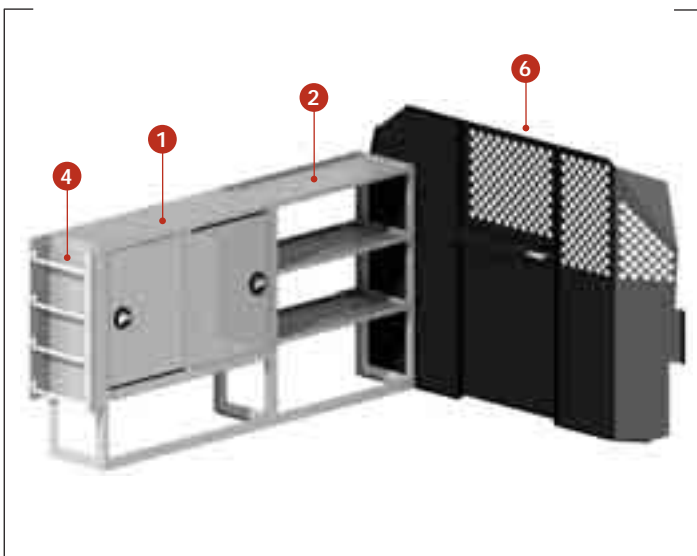

Electrical Contractor/Appliance Repair Package			
> Astro/Safari			
PACKAGE #020085			
Item #	Description	Qty.	Page
1	020061 Dual Cabinet Storage Module 36"H x 37"W x 12"D	1	31
2	021418 Shelf, Open End 36"H x 31"W x 12"D	1	34
3	022700 Parts Tray/Parts Drawers 28"H x 37"W x 12"D	1	31
4	024304 Wire Spool Carrier	1	38
5	025527 Triple Hook Assembly	1	36
6	026636 Partition w/Door SL-HM-PR	1	27

*Not Shown