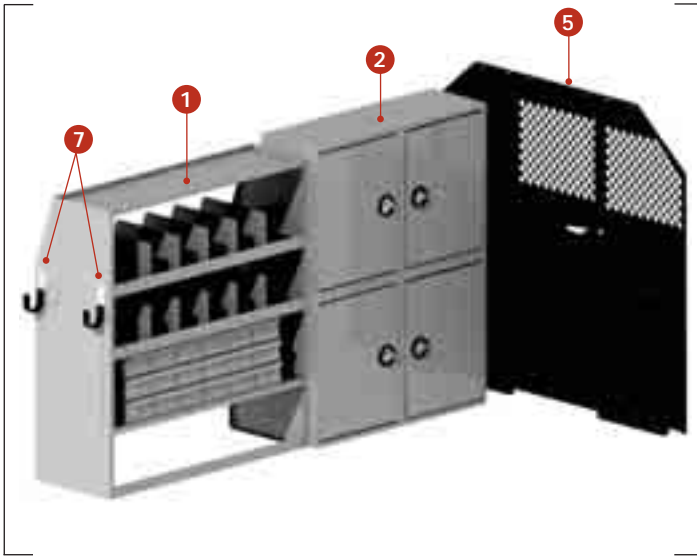

COMMERCIAL VAN INTERIOR PACKAGES

ELECTRICAL CONTRACTOR & APPLIANCE REPAIR

Designed by professionals, includes lockable cabinets and plenty of parts drawers. Convenient ready-to-work packages for maximum productivity.

Electrical Contractor/Appliance Repair Package			
> Full Size Vans			
PACKAGE #022659			
Item #	Description	Qty.	Page
1	022706 Workbench Module 28"H x 43"W x 12"D	1	31
2	024304 Wire Spool Carrier	1	38
3	026802 Utility Shelving w/Dividers 46"H x 43"W x 16"D	1	30
4	027088 Partition w/Door SL-HM-PR	1	27
5	027448 Cabinet/Drawer Stack 46"H x 37"W x 16"D	1	31
6	Note Partition Attachment Panels* Must Specify Vehicle Make	1	27

Electrical Contractors Package			
> Full Size Vans			
PACKAGE #026807			
Item #	Description	Qty.	Page
1	022679 Door Storage Tray w/Lids-Triple	1	38
2	025520 Cabinet/Parts Drawer Module 36"H x 37"W x 12"D	1	31
3	025522 Manual Rack 36"H x 6"W x 12"D	1	38
4	025527 Triple Hook Assembly	1	36
5	025783 Utility Shelving w/Dividers 46"H x 51"W x 16"D	1	30
6	026803 Utility Shelving w/Dividers 46"H x 37"W x 16"D	1	30
7	027088 Partition w/Door SL-HM-PR	1	27
8	027497 Lockable Storage Door 12"H x 37"W	1	36
9	027502 J Hooks (Pair) 3" Dia.	1	36
10	Note Partition Attachment Panels* Must Specify Vehicle Make	1	27

*Not Shown

Building Maintenance/Electrical Repair Package			
> Full Size Vans			
PACKAGE #027505			
Item #	Description	Qty.	Page
1	022685 Parts Cabinet w/Dividers 46"H x 43"W x 16"D	1	30
2	022686 Cabinet Stack Module 48"H x 37"W x 18"D	1	30
3	025522 Manual Rack 36"H x 6"W x 12"D	1	38
4	025527 Triple Hook Assembly	1	36
5	027088 Partition w/Door SL-HM-PR	1	27
6	027449 Utility Shelf/Parts Drawer 46"H x 37"W x 12"D	1	31
7	027502 J Hooks (Pair) 3" Dia.	1	36
8	Note Partition Attachment Panels* Must Specify Vehicle Make	1	27