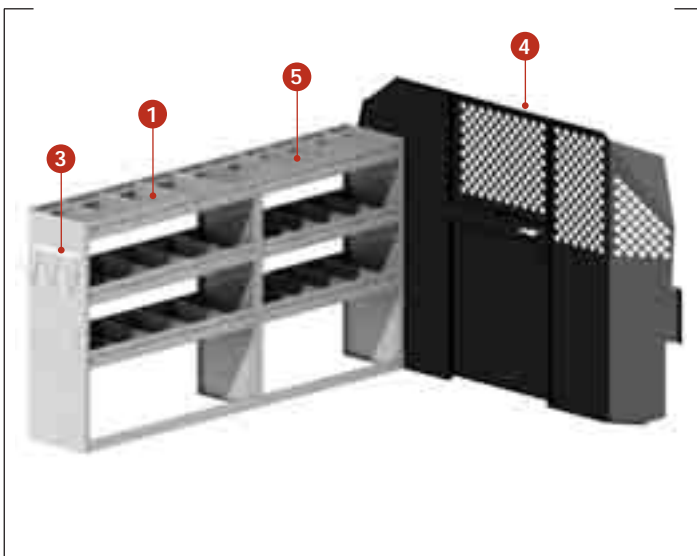

Electrical Contractor/Appliance Repair Package			
> Full Size Vans			
PACKAGE #022659			
Item #	Description	Qty.	Page
1	022706 Workbench Module 28"H x 43"W x 12"D	1	31
2	024304 Wire Spool Carrier	1	38
3	026802 Utility Shelving w/Dividers 46"H x 43"W x 16"D	1	30
4	027088 Partition w/Door SL-HM-PR	1	27
5	027448 Cabinet/Drawer Stack 46"H x 37"W x 16"D	1	31
6	Note Partition Attachment Panels* Must Specify Vehicle Make	1	27

Electrical Contractors Package			
> Full Size Vans			
PACKAGE #026807			
Item #	Description	Qty.	Page
1	022679 Door Storage Tray w/Lids-Triple	1	38
2	025520 Cabinet/Parts Drawer Module 36"H x 37"W x 12"D	1	31
3	025522 Manual Rack 36"H x 6"W x 12"D	1	38
4	025527 Triple Hook Assembly	1	36
5	025783 Utility Shelving w/Dividers 46"H x 51"W x 16"D	1	30
6	026803 Utility Shelving w/Dividers 46"H x 37"W x 16"D	1	30
7	027088 Partition w/Door SL-HM-PR	1	27
8	027497 Lockable Storage Door 12"H x 37"W	1	36
9	027502 J Hooks (Pair) 3" Dia.	1	36
10	Note Partition Attachment Panels* Must Specify Vehicle Make	1	27

*Not Shown

Building Maintenance/Electrical Repair Package			
> Full Size Vans			
PACKAGE #027505			
Item #	Description	Qty.	Page
1	022685 Parts Cabinet w/Dividers 46"H x 43"W x 16"D	1	30
2	022686 Cabinet Stack Module 48"H x 37"W x 18"D	1	30
3	025522 Manual Rack 36"H x 6"W x 12"D	1	38
4	025527 Triple Hook Assembly	1	36
5	027088 Partition w/Door SL-HM-PR	1	27
6	027449 Utility Shelf/Parts Drawer 46"H x 37"W x 12"D	1	31
7	027502 J Hooks (Pair) 3" Dia.	1	36
8	Note Partition Attachment Panels* Must Specify Vehicle Make	1	27