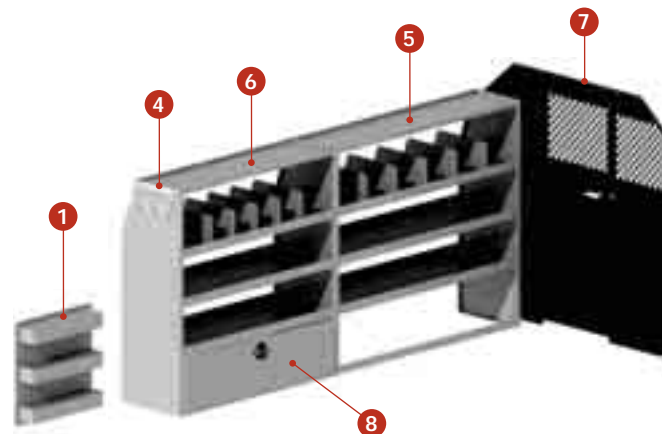

COMMERCIAL VAN INTERIOR PACKAGES

ELECTRICAL CONTRACTOR & APPLIANCE REPAIR

Designed by professionals, includes lockable cabinets and plenty of parts drawers. Convenient ready-to-work packages for maximum productivity.

Electrical Contractor/Appliance Repair Package			
> Full Size Vans			
PACKAGE #022659			
Item #	Description	Qty.	Page
1	022706 Workbench Module 28"H x 43"W x 12"D	1	31
2	024304 Wire Spool Carrier	1	38
3	026802 Utility Shelving w/Dividers 46"H x 43"W x 16"D	1	30
4	027088 Partition w/Door SL-HM-PR	1	27
5	027448 Cabinet/Drawer Stack 46"H x 37"W x 16"D	1	31
6	Note Partition Attachment Panels* Must Specify Vehicle Make	1	27

Electrical Contractors Package			
> Full Size Vans			
PACKAGE #026807			
Item #	Description	Qty.	Page
1	022679 Door Storage Tray w/Lids-Triple	1	38
2	025520 Cabinet/Parts Drawer Module 36"H x 37"W x 12"D	1	31
3	025522 Manual Rack 36"H x 6"W x 12"D	1	38
4	025527 Triple Hook Assembly	1	36
5	025783 Utility Shelving w/Dividers 46"H x 51"W x 16"D	1	30
6	026803 Utility Shelving w/Dividers 46"H x 37"W x 16"D	1	30
7	027088 Partition w/Door SL-HM-PR	1	27
8	027497 Lockable Storage Door 12"H x 37"W	1	36
9	027502 J Hooks (Pair) 3" Dia.	1	36
10	Note Partition Attachment Panels* Must Specify Vehicle Make	1	27

*Not Shown

Building Maintenance/Electrical Repair Package			
> Full Size Vans			
PACKAGE #027505			
Item #	Description	Qty.	Page
1	022685 Parts Cabinet w/Dividers 46"H x 43"W x 16"D	1	30
2	022686 Cabinet Stack Module 48"H x 37"W x 18"D	1	30
3	025522 Manual Rack 36"H x 6"W x 12"D	1	38
4	025527 Triple Hook Assembly	1	36
5	027088 Partition w/Door SL-HM-PR	1	27
6	027449 Utility Shelf/Parts Drawer 46"H x 37"W x 12"D	1	31
7	027502 J Hooks (Pair) 3" Dia.	1	36
8	Note Partition Attachment Panels* Must Specify Vehicle Make	1	27